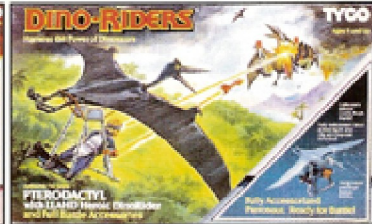

DI5023

DI5021	Tyrannosaurus-Rex w/ Krulos/Bitor/Cobrus	10	18	25
DI5022	Triceratops with Hammerhead and Sidewinder	10	18	25
DI5023	Deinonychus w/Antor and Rulon Dinosaur Trap	7	12	15
DI5024	Diplodocus w/Questar, Mind-Zei and Aries	9	16	19
DI5025	Pteranodon w/Rasp & Rulon Dinosaur Trap	7	12	15
DI5026	Monoclonius w/Mako & Rulon Dinosaur Trap	5	10	12

DI5027	Pterodactyl w/Lahd	5	10	12
DI5028	Ankylosaurus w/Sting	5	10	12
DI5029	Torosaurus w/Gunner and Magnus	6	11	14
DI5030	Deinonychus w/Sky	5	10	12
DI5031	Quetzalcoatlus w/Youngstar	6	11	14
DI5032	Styracosaurus w/Turret	6	11	14
DI5033	Brontosaurus w/Ikon, Vekto, Serena, Ayce	15	20	30
DI5034	Edmontonia w/Axis	6	11	14
DI5035	Stegosaurus w/Vega and Turk	9	12	15

DI5036	Pachycephalosaurus w/Togg	6	11	14
DI5037	Struthiomimus w/Nimbus	6	11	14
DI5038	Dimetrodon w/Shado	5	10	12
DI5039	Protoaceratops w/Kanon	6	11	14
DI5040	Saurolophus w/Lokus	6	11	14
DI5041	Kentrosaurus w/Krok	6	11	14
DI5042	Placerias w/Skate	6	11	14
Dino-Riders Commandos DI5051-56				
DI5051	Astra	2	7	12
DI5052	Bomba	2	7	12
DI5053	Rek	2	7	12