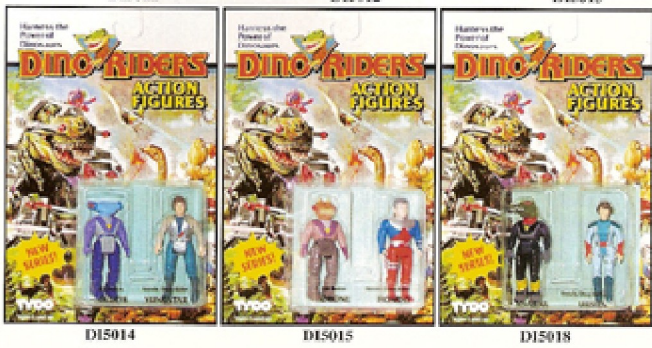

Dino-Riders Figures, on cards DI5001-08

DI5001	Questar/Krulos	2	4	8
DI5002	Mind-Zei/Fire	2	4	8
DI5003	Proto/Rattler	2	4	8
DI5004	Orion/Six-Gill	2	4	8
DI5005	Boldar/Termite	2	4	8
DI5006	Nova/Demon	2	4	8
DI5007	Mercury/Fang	2	4	8
DI5008	Quark/Finn	2	4	8

Second Run Figures, on cards DI5011-18

DI5011	Questar/Krulos	3	5	9
DI5012	Mind-Zei/Sludj	3	5	9
DI5013	Serena/Skwirrv	3	5	9
DI5014	Yungstar/Dedeye	3	5	9
DI5015	Hondo/Drone	3	5	9
DI5016	Graff/Kraw	3	5	9
DI5017	Neutrino/Poxx	3	5	9
DI5018	Ursus/Snarrl	3	5	9