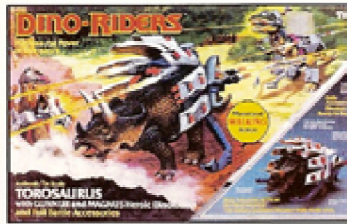

DI5028

DI5021	Tyrannosaurus-Rex w/ Krulos/Bitor/Cobrus	10	18	25
DI5022	Triceratops with Hammerhead and Sidewinder	10	18	25
DI5023	Deinonychus w/Antor and Rulon Dinosaur Trap	7	12	15
DI5024	Diplodocus w/Questar, Mind-Zei and Aries	9	16	19
DI5025	Pteranodon w/Rasp & Rulon Dinosaur Trap	7	12	15
DI5026	Monoclonius w/Mako & Rulon Dinosaur Trap	5	10	12

DI5027	Pterodactyl w/Lahd	5	10	12
DI5028	Ankylosaurus w/Sting	5	10	12
DI5029	Torosaurus w/Gunner and Magnus	6	11	14
DI5030	Deinonychus w/Sky	5	10	12
DI5031	Quetzalcoatlus w/Youngstar	6	11	14
DI5032	Styracosaurus w/Turret	6	11	14
DI5033	Brontosaurus w/Ikon, Vekto, Serena, Ayce	15	20	30
DI5034	Edmontonia w/Axis	6	11	14
DI5035	Stegosaurus w/Vega and Turk	9	12	15

DI5036	Pachycephalosaurus w/Togg	6	11	14
DI5037	Struthiomimus w/Nimbus	6	11	14
DI5038	Dimetrodon w/Shado	5	10	12
DI5039	Protoaceratops w/Kanon	6	11	14
DI5040	Saurolophus w/Lokus	6	11	14
DI5041	Kentrosaurus w/Krok	6	11	14
DI5042	Placerias w/Skate	6	11	14
Dino-Riders Commandos DI5051-56				
DI5051	Astra	2	7	12
DI5052	Bomba	2	7	12
DI5053	Rek	2	7	12