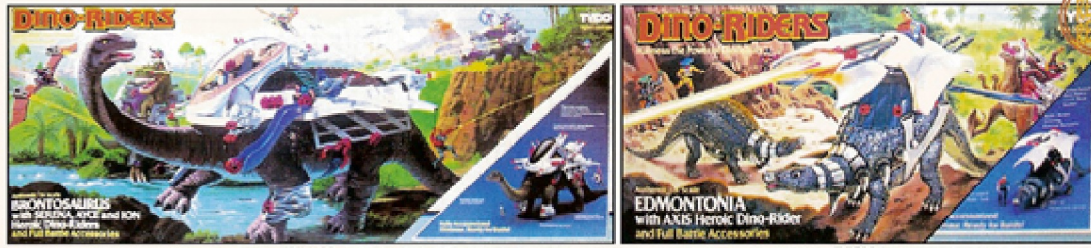

D15033

D15034